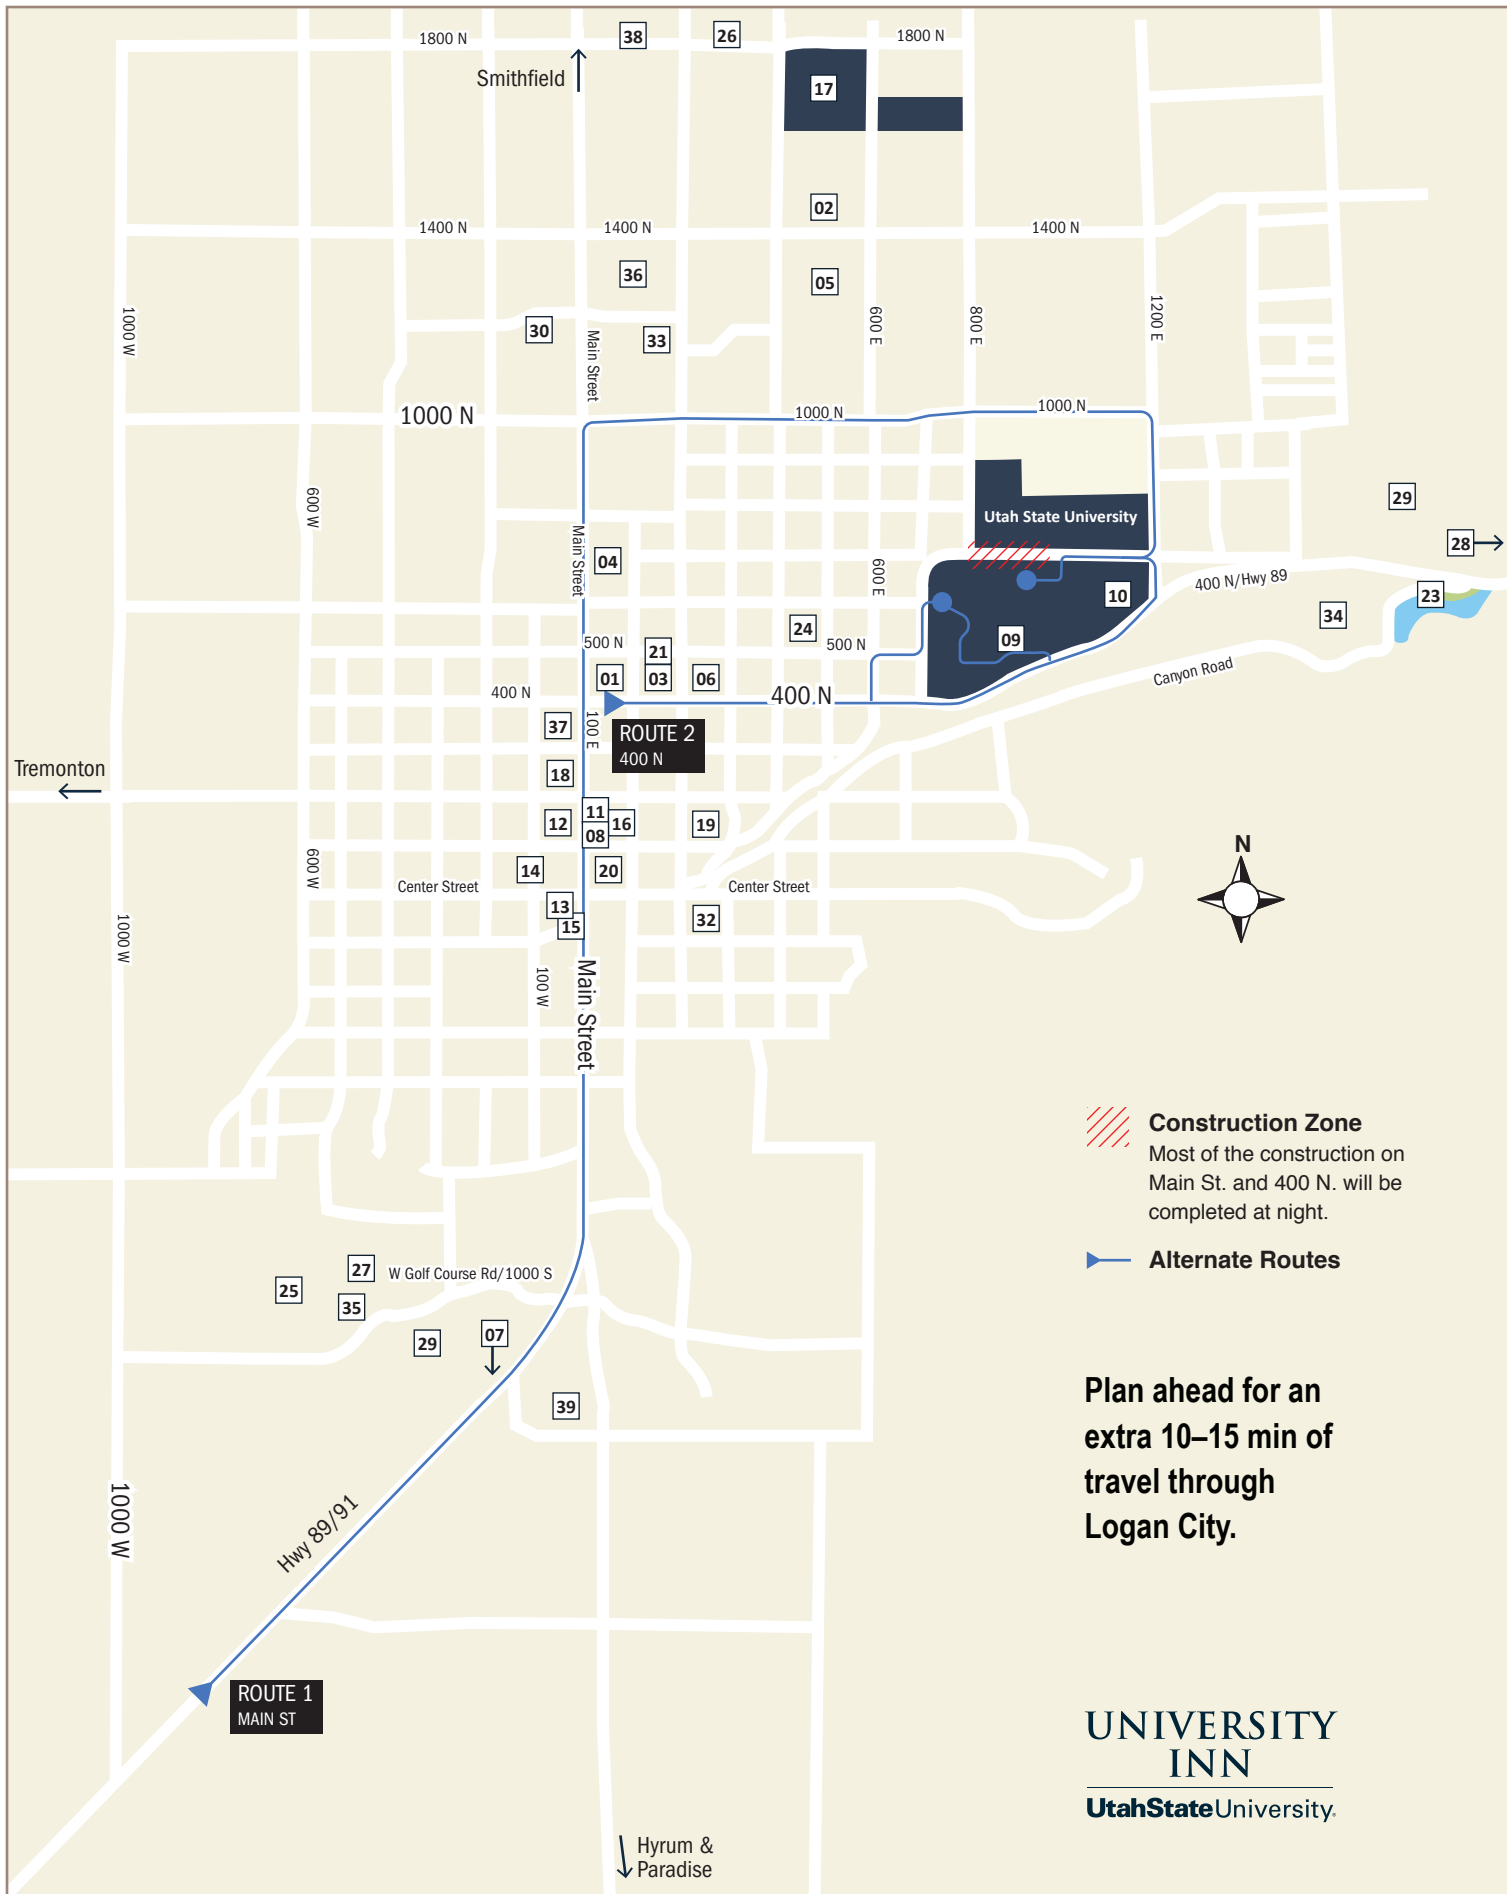

Logan City Construction May–Jun 2019

GROCERIES

01. Macey's
02. Lee's Marketplace
03. Smiths
04. Smiths Marketplace

MEDICAL

05. Instacare
06. Logan Regional IHC

MUSEUMS

07. American West Heritage Center
08. Cache Museum, Daughters of Utah Pioneers
09. Museum of Anthropology
10. Nora Eccles Museum of Art

PLACES OF INTEREST

11. Cache Chamber of Commerce
12. Cache Valley Visitors Bureau
13. Caine Lyric Theatre
14. Dansante Bldg (UFOMT)
15. Ellen Eccles Theatre
16. Federal Ave
17. USU Innovation Campus
18. Logan City Library
19. Logan Temple
20. Tabernacle Square
21. Transit Center

RECREATION

23. 1st Dam
24. Adams Park
25. Aquatic Center
26. Cache Valley Fun Park
27. Fairgrounds
28. Logan Canyon & Bear Lake
29. Logan Golf & Country Club
30. Logan Lanes
31. Logan River Golf Course
32. Merlin Olsen Park
33. University Stadium 6 Movie Theatre
34. USU Challenge Course
35. Willow Park

STORES

36. Cache Valley Mall
37. Liquor Store
38. North Logan Walmart
39. South Logan Walmart